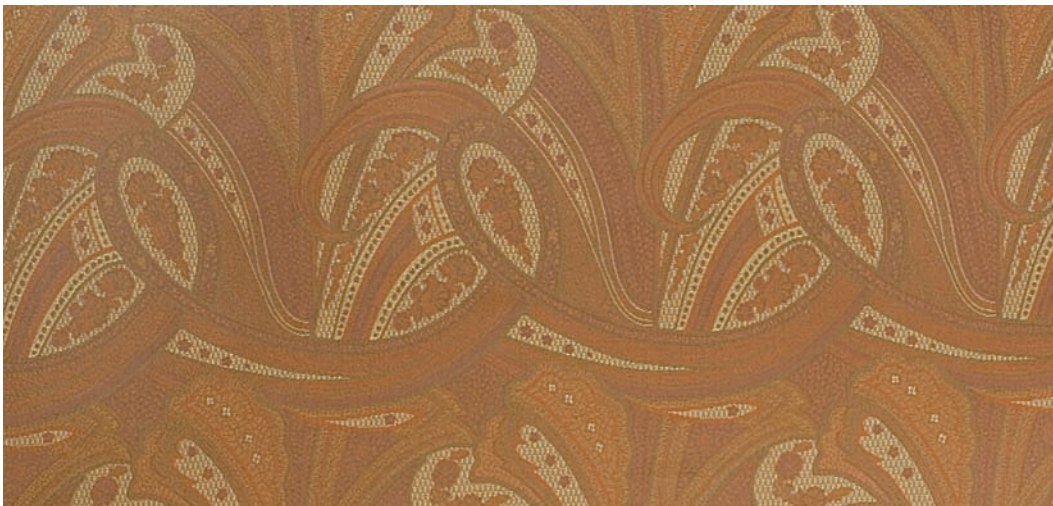

CONSTANTINOPLE · Malaya Garnet