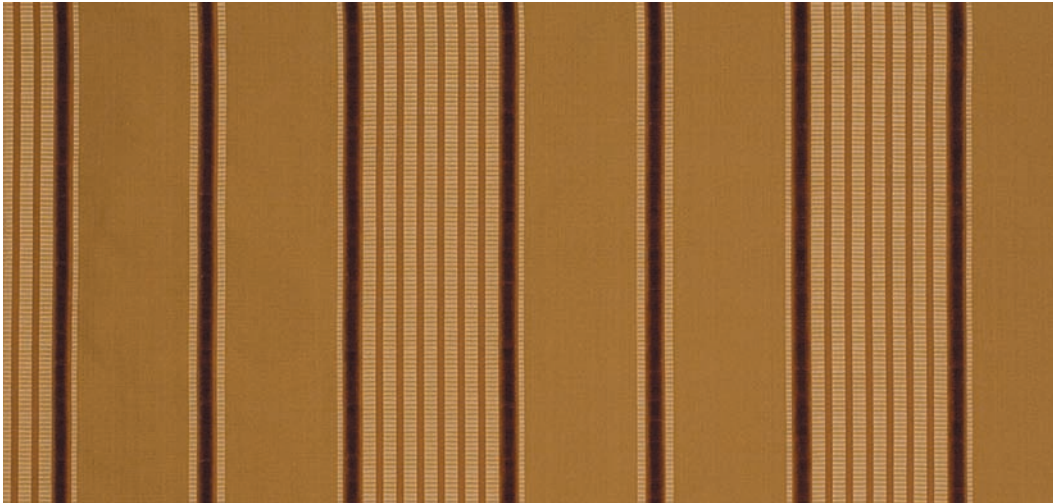

B. MORI & CO.

450 9TH STREET SAN FRANCISCO CA 94103-4411 T 415 431 6888 F 415 431 3888
WWW.BMORI.NET

MEDINA · Ruby